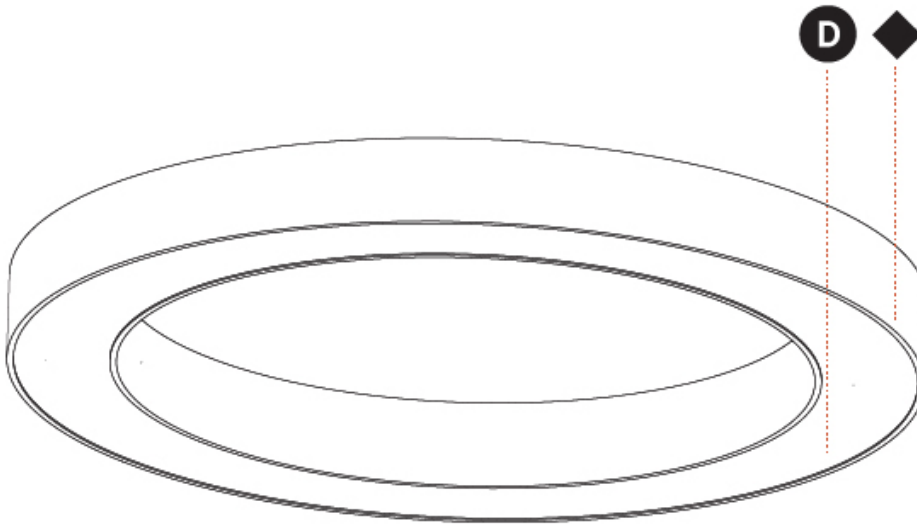

A32914-

PROJECT	_____
TYPE	_____
SPECIFIER	_____
QUANTITY	_____
DATE	_____